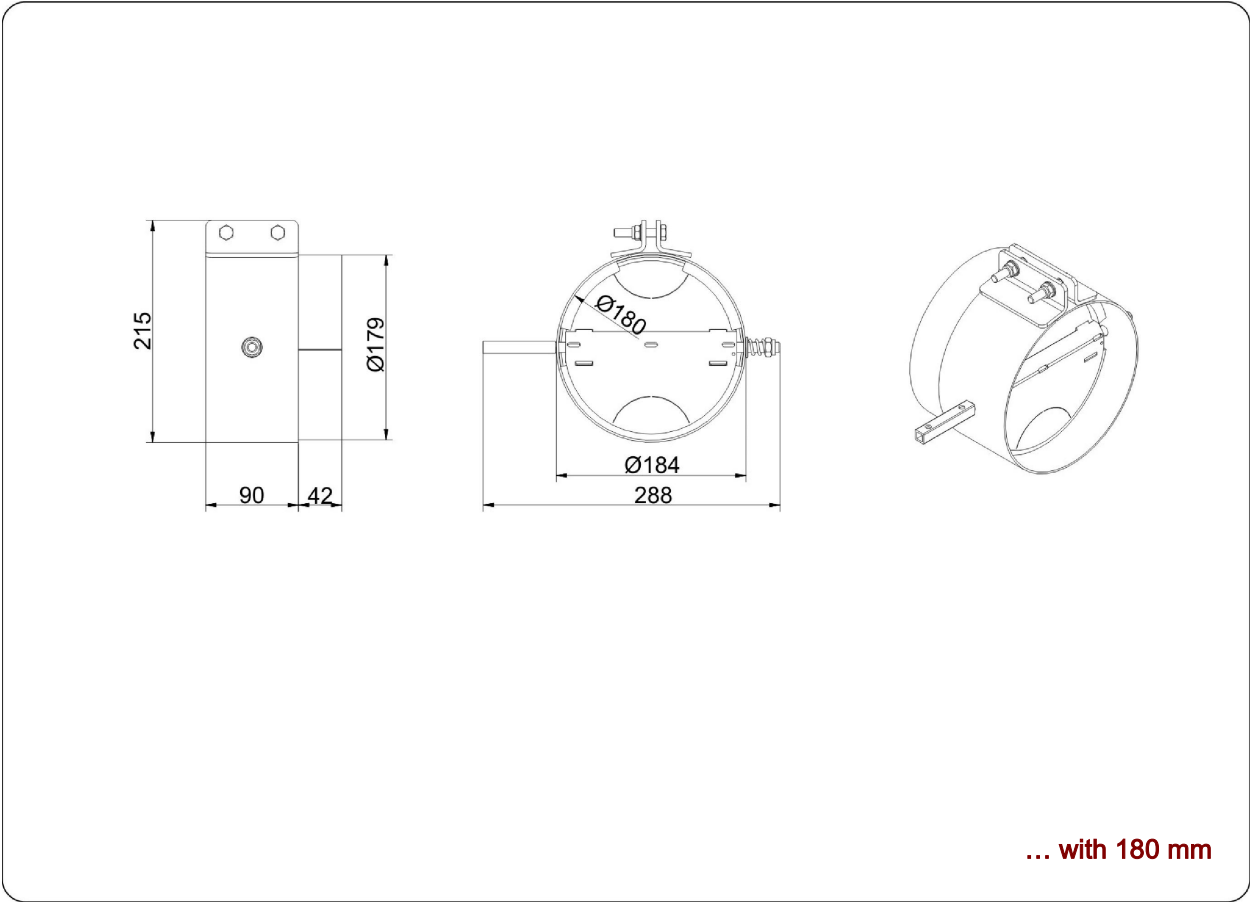

Drosselklappen

State: 22.03.2016

Dimension sheet | **Drosselklappen**

Modern-style handle for damper flaps / smoke valves, with shaft Art.-No. 10275
For use as damper flap remove both segments of a circle.

Dimension sheet | **Drosselklappen**

... with 250 mm

... with 300 mm

Modern-style handle for damper flaps / smoke valves, with shaft Art.-No. 10275
For use as damper flap remove both segments of a circle.

Dimension sheet | **Drosselklappen**

Modern-style handle for damper flaps / smoke valves, with shaft Art.-No. 10275
For use as damper flap remove both segments of a circle.