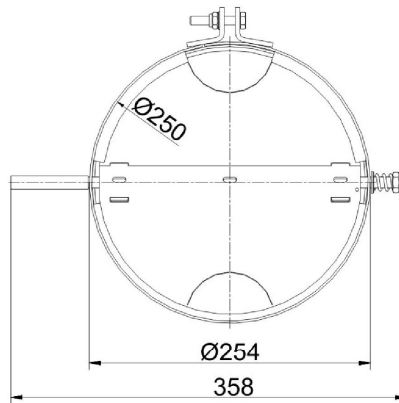

Drosselklappen

State: 22.03.2016

Dimension sheet | **Drosselklappen**

Modern-style handle for damper flaps / smoke valves, with shaft Art.-No. 10275
For use as damper flap remove both segments of a circle.

Dimension sheet | **Drosselklappen**

... with 250 mm

... with 300 mm

Modern-style handle for damper flaps / smoke valves, with shaft Art.-No. 10275
For use as damper flap remove both segments of a circle.

Dimension sheet | **Drosselklappen**

Modern-style handle for damper flaps / smoke valves, with shaft Art.-No. 10275
For use as damper flap remove both segments of a circle.