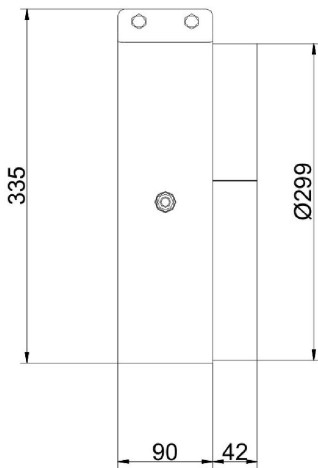

Drosselklappen

State: 22.03.2016

Dimension sheet | **Drosselklappen**

Modern-style handle for damper flaps / smoke valves, with shaft Art.-No. 10275
For use as damper flap remove both segments of a circle.

Dimension sheet | **Drosselklappen**

... with 250 mm

... with 300 mm

Modern-style handle for damper flaps / smoke valves, with shaft Art.-No. 10275
For use as damper flap remove both segments of a circle.

Dimension sheet | **Drosselklappen**

Modern-style handle for damper flaps / smoke valves, with shaft Art.-No. 10275
For use as damper flap remove both segments of a circle.