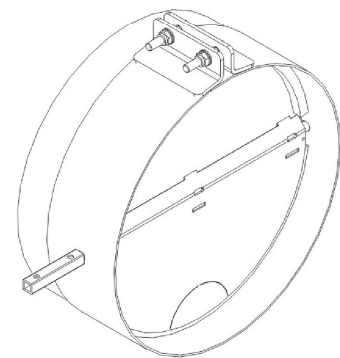

Drosselklappen

State: 22.03.2016

Dimension sheet | **Drosselklappen**

Modern-style handle for damper flaps / smoke valves, with shaft Art.-No. 10275
For use as damper flap remove both segments of a circle.

Dimension sheet | **Drosselklappen**

... with 250 mm

... with 300 mm

Modern-style handle for damper flaps / smoke valves, with shaft Art.-No. 10275
For use as damper flap remove both segments of a circle.

Dimension sheet | **Drosselklappen**

Modern-style handle for damper flaps / smoke valves, with shaft Art.-No. 10275
For use as damper flap remove both segments of a circle.