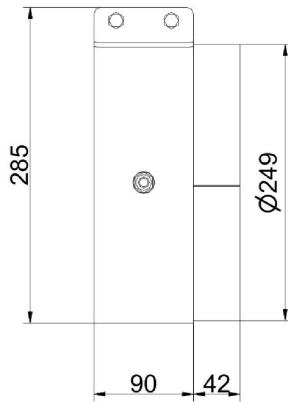

Drosselklappen

State: 22.03.2016

Dimension sheet | **Drosselklappen**

Modern-style handle for damper flaps / smoke valves, with shaft Art.-No. 10275
For use as damper flap remove both segments of a circle.

Dimension sheet | **Drosselklappen**

... with 250 mm

... with 300 mm

Modern-style handle for damper flaps / smoke valves, with shaft Art.-No. 10275
For use as damper flap remove both segments of a circle.

Dimension sheet | **Drosselklappen**

Modern-style handle for damper flaps / smoke valves, with shaft Art.-No. 10275
For use as damper flap remove both segments of a circle.