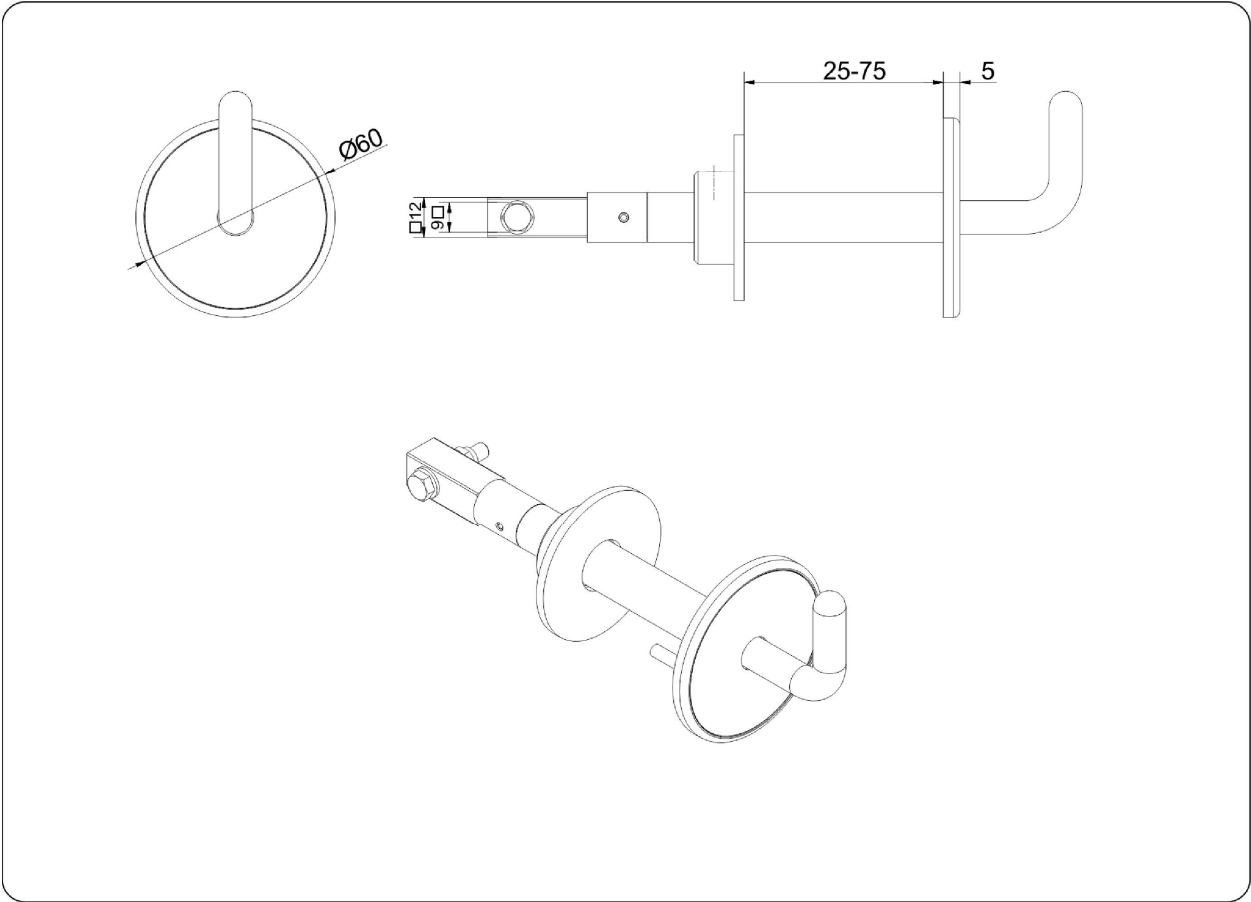

Drosselklappen

State: 22.03.2016

Dimension sheet | **Drosselklappen**

Modern-style handle for damper flaps / smoke valves, with shaft Art.-No. 10275
For use as damper flap remove both segments of a circle.

Dimension sheet | **Drosselklappen**

... with 250 mm

... with 300 mm

Modern-style handle for damper flaps / smoke valves, with shaft Art.-No. 10275
For use as damper flap remove both segments of a circle.

Dimension sheet | **Drosselklappen**

Modern-style handle for damper flaps / smoke valves, with shaft Art.-No. 10275
For use as damper flap remove both segments of a circle.