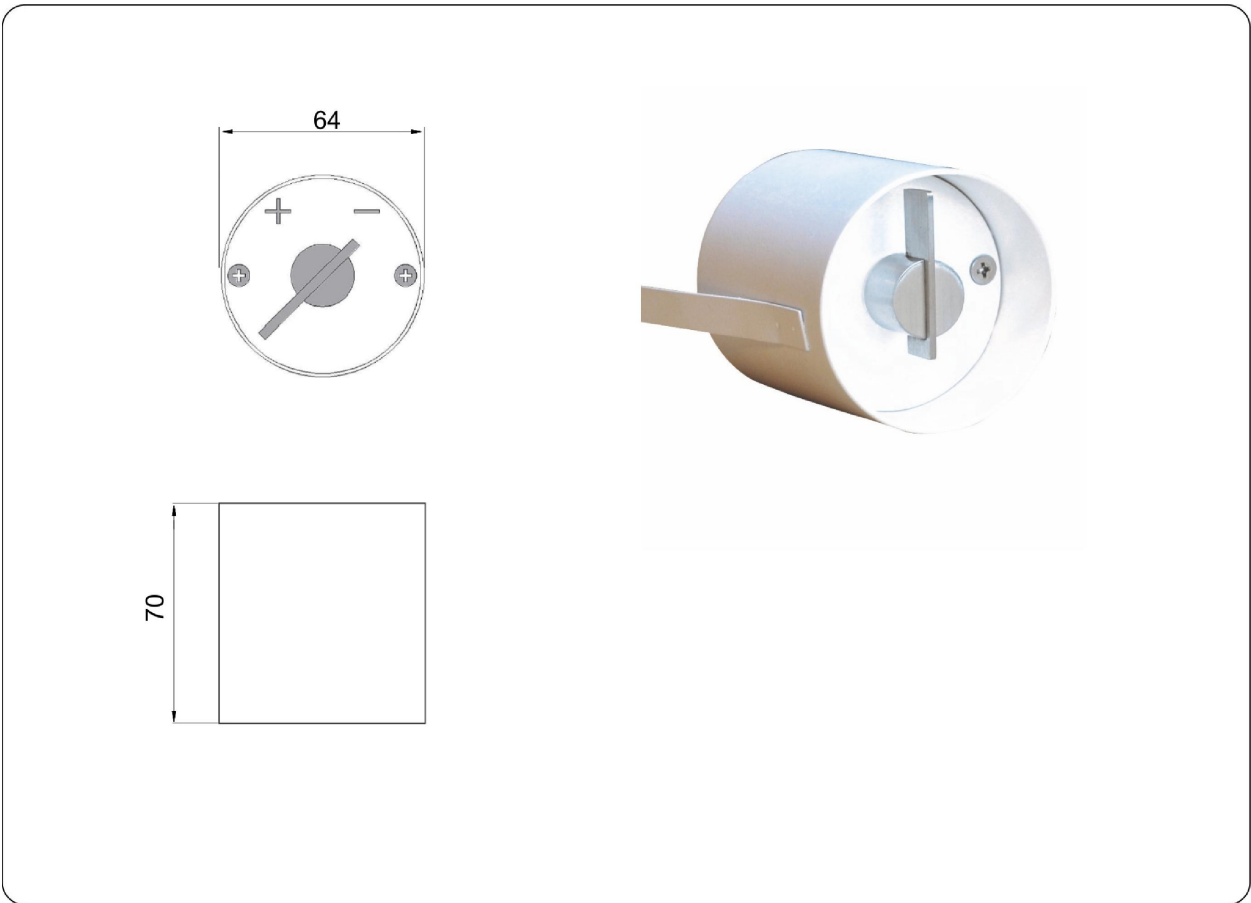

Drosselklappen

State: 22.03.2016

Dimension sheet | **Drosselklappen**

Modern-style handle for damper flaps / smoke valves, with shaft Art.-No. 10275
For use as damper flap remove both segments of a circle.

Dimension sheet | **Drosselklappen**

... with 250 mm

... with 300 mm

Modern-style handle for damper flaps / smoke valves, with shaft Art.-No. 10275
For use as damper flap remove both segments of a circle.

Dimension sheet | **Drosselklappen**

Modern-style handle for damper flaps / smoke valves, with shaft Art.-No. 10275
For use as damper flap remove both segments of a circle.