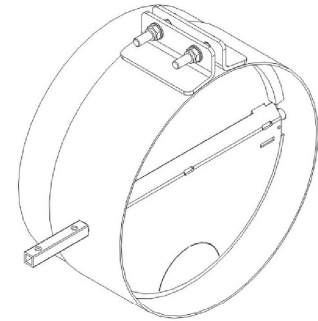

Drosselklappen

State: 22.03.2016

Dimension sheet | **Drosselklappen**

Modern-style handle for damper flaps / smoke valves, with shaft Art.-No. 10275
For use as damper flap remove both segments of a circle.

Dimension sheet | **Drosselklappen**

... with 250 mm

... with 300 mm

Modern-style handle for damper flaps / smoke valves, with shaft Art.-No. 10275
For use as damper flap remove both segments of a circle.

Dimension sheet | **Drosselklappen**

Modern-style handle for damper flaps / smoke valves, with shaft Art.-No. 10275
For use as damper flap remove both segments of a circle.