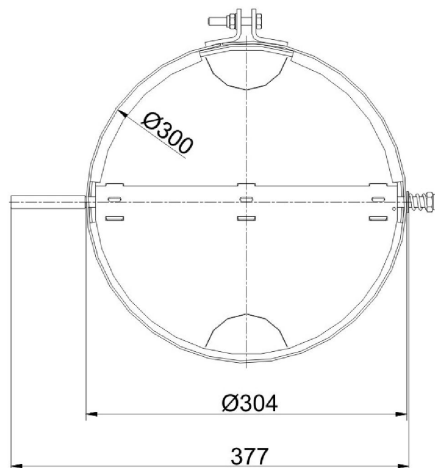

Drosselklappen

State: 22.03.2016

Dimension sheet | **Drosselklappen**

Modern-style handle for damper flaps / smoke valves, with shaft Art.-No. 10275
For use as damper flap remove both segments of a circle.

Dimension sheet | **Drosselklappen**

... with 250 mm

... with 300 mm

Modern-style handle for damper flaps / smoke valves, with shaft Art.-No. 10275
For use as damper flap remove both segments of a circle.

Dimension sheet | **Drosselklappen**

Modern-style handle for damper flaps / smoke valves, with shaft Art.-No. 10275
For use as damper flap remove both segments of a circle.