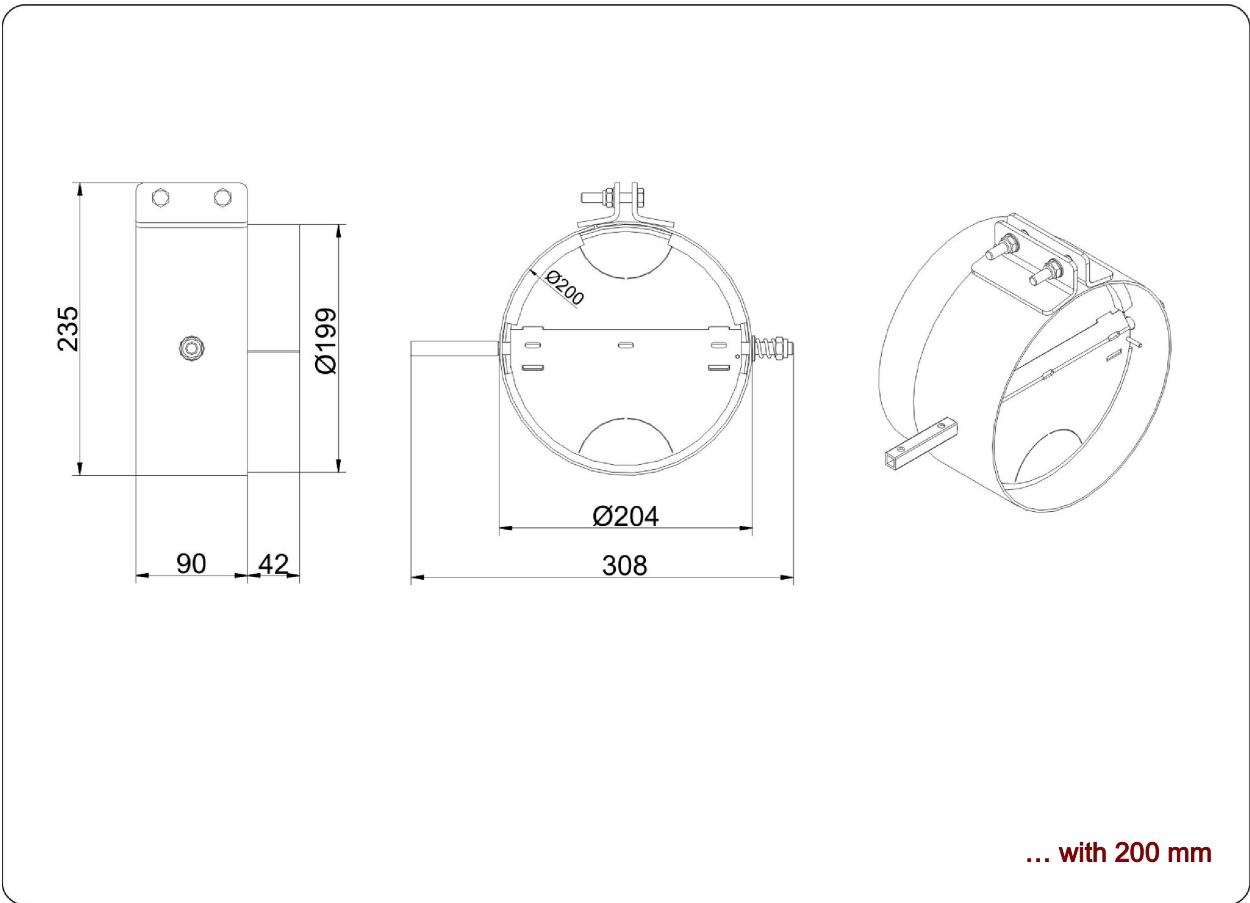

Drosselklappen

State: 22.03.2016

Dimension sheet | **Drosselklappen**

Modern-style handle for damper flaps / smoke valves, with shaft Art.-No. 10275
For use as damper flap remove both segments of a circle.

Dimension sheet | **Drosselklappen**

... with 250 mm

... with 300 mm

Modern-style handle for damper flaps / smoke valves, with shaft Art.-No. 10275
For use as damper flap remove both segments of a circle.

Dimension sheet | **Drosselklappen**

Modern-style handle for damper flaps / smoke valves, with shaft Art.-No. 10275
For use as damper flap remove both segments of a circle.