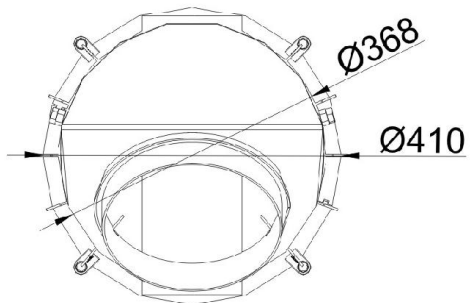

Haubenvarianten Kamine

State: 16.04.2015

BRUNNER[®]
made in germany

... steel smoke hood d=200mm (art.10089)

... steel smoke hood d=250mm (art.10090)

... power steel smoke hood d= 200 mm (art.10091)

... power steel smoke hood d= 250 mm (art.100912)

Dimension sheet | **Haubenvarianten Kamine**

... steel smoke hood vertical (art. I001469)

Dimension sheet | **Haubenvarianten Kamine**

... steel smoke hood horizontal (art. I001464)

... MAS 440

Dimension sheet | **Haubenvarianten Kamine**

... cast iron dome for fireplaces D= 200mm (art. 10087)

Dimension sheet | **Haubenvarianten Kamine**

... cast iron dome for fireplaces D= 225mm (art. 10082)

... cast iron dome connecting piece for fireplaces D= 225mm (art. 10074)

Dimension sheet | **Haubenvarianten Kamine**

... boiler module (art. 11719) with Zwischenring (art. 10077)