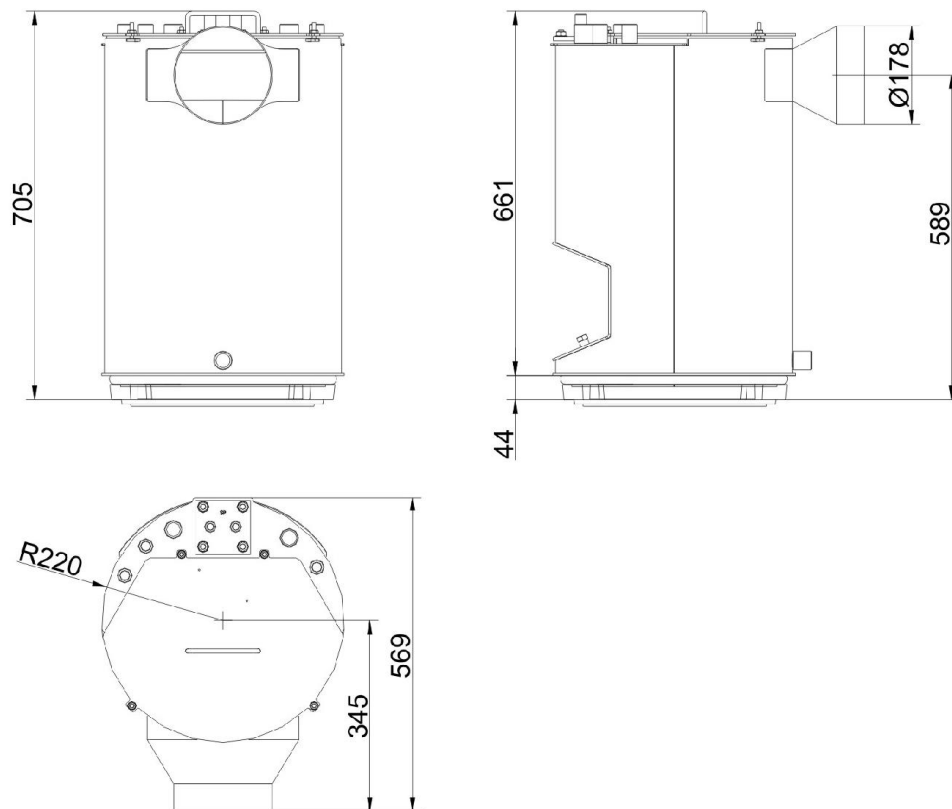

Dimension sheet | **Haubenvarianten Kamine**

... steel smoke hood vertical (art. I001469)

Dimension sheet | **Haubenvarianten Kamine**

... steel smoke hood horizontal (art. I001464)

... MAS 440

Dimension sheet | **Haubenvarianten Kamine**

... cast iron dome for fireplaces D= 200mm (art. 10087)

Dimension sheet | **Haubenvarianten Kamine**

... cast iron dome for fireplaces D= 225mm (art. 10082)

... cast iron dome connecting piece for fireplaces D= 225mm (art. 10074)

Dimension sheet | **Haubenvarianten Kamine**

... boiler module (art. 11719) with Zwischenring (art. 10077)