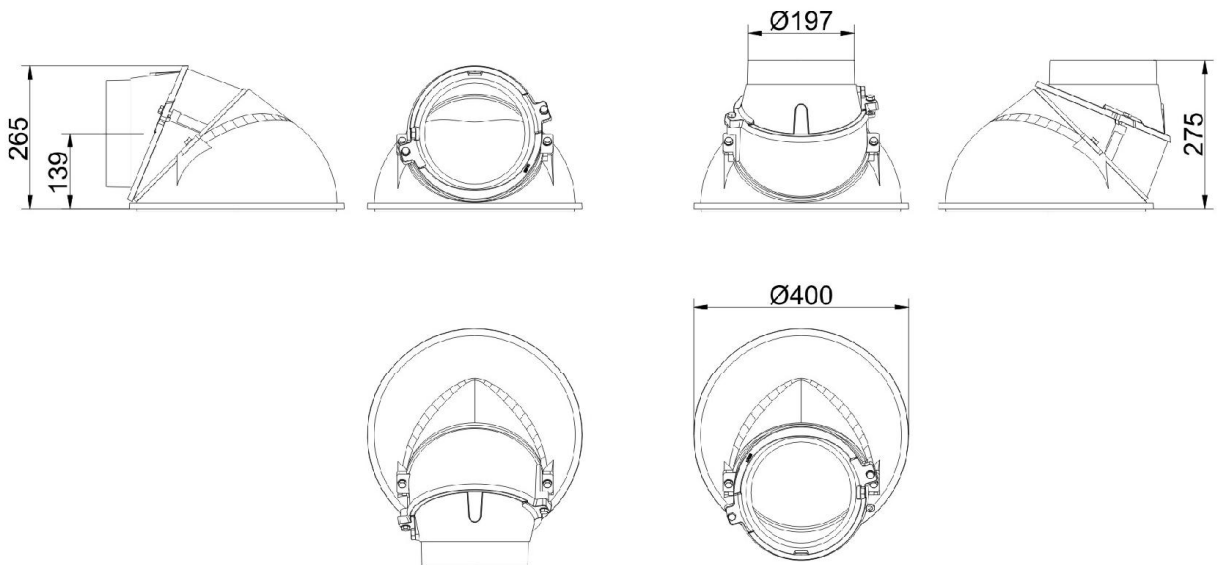

Haubenvarianten Kamine

State: 16.04.2015

BRUNNER[®]
made in germany

... steel smoke hood d=200mm (art.10089)

... steel smoke hood d=250mm (art.10090)

... power steel smoke hood d= 200 mm (art.10091)

... power steel smoke hood d= 250 mm (art.100912)

Dimension sheet | **Haubenvarianten Kamine**

... steel smoke hood vertical (art. I001469)

Dimension sheet | **Haubenvarianten Kamine**

... steel smoke hood horizontal (art. I001464)

... MAS 440

Dimension sheet | **Haubenvarianten Kamine**

... cast iron dome for fireplaces D= 200mm (art. 10087)

Dimension sheet | **Haubenvarianten Kamine**

... cast iron dome for fireplaces D= 225mm (art. 10082)

... cast iron dome connecting piece for fireplaces D= 225mm (art. 10074)