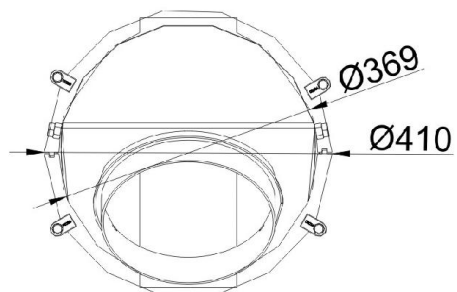

Haubenvarianten Kamine

State: 16.04.2015

BRUNNER[®]
made in germany

... steel smoke hood d=200mm (art.10089)

... steel smoke hood d=250mm (art.10090)

... power steel smoke hood d= 200 mm (art.10091)

... power steel smoke hood d= 250 mm (art.100912)

Dimension sheet | **Haubenvarianten Kamine**

... steel smoke hood vertical (art. I001469)

Dimension sheet | **Haubenvarianten Kamine**

... steel smoke hood horizontal (art. I001464)

... MAS 440

Dimension sheet | **Haubenvarianten Kamine**

... cast iron dome for fireplaces D= 200mm (art. 10087)

Dimension sheet | **Haubenvarianten Kamine**

... cast iron dome for fireplaces D= 225mm (art. 10082)

... cast iron dome connecting piece for fireplaces D= 225mm (art. 10074)

Dimension sheet | **Haubenvarianten Kamine**

... boiler module (art. 11719) with Zwischenring (art. 10077)