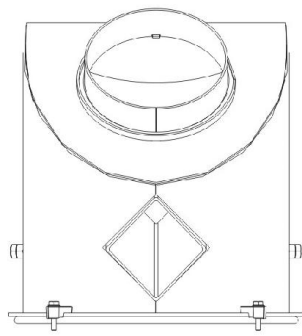

Haubenvarianten Kamine

State: 16.04.2015

BRUNNER[®]
made in germany

... steel smoke hood d=200mm (art.10089)

... steel smoke hood d=250mm (art.10090)

... power steel smoke hood d= 200 mm (art.10091)

... power steel smoke hood d= 250 mm (art.100912)

Dimension sheet | **Haubenvarianten Kamine**

... steel smoke hood vertical (art. I001469)

Dimension sheet | **Haubenvarianten Kamine**

... steel smoke hood horizontal (art. I001464)

... MAS 440

Dimension sheet | **Haubenvarianten Kamine**

... cast iron dome for fireplaces D= 200mm (art. 10087)

Dimension sheet | **Haubenvarianten Kamine**

... cast iron dome for fireplaces D= 225mm (art. 10082)

... cast iron dome connecting piece for fireplaces D= 225mm (art. 10074)