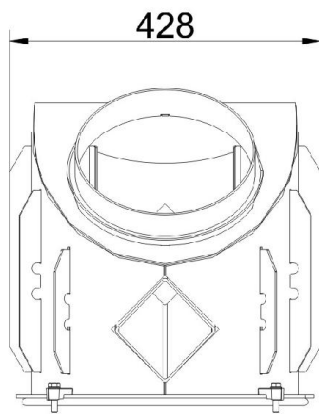

Haubenvarianten Kamine

State: 16.04.2015

BRUNNER[®]
made in germany

... steel smoke hood d=200mm (art.10089)

... steel smoke hood d=250mm (art.10090)

... power steel smoke hood d= 200 mm (art.10091)

... power steel smoke hood d= 250 mm (art.100912)

Dimension sheet | **Haubenvarianten Kamine**

... steel smoke hood vertical (art. I001469)

Dimension sheet | **Haubenvarianten Kamine**

... steel smoke hood horizontal (art. I001464)

... MAS 440

Dimension sheet | **Haubenvarianten Kamine**

... cast iron dome for fireplaces D= 200mm (art. 10087)

Dimension sheet | **Haubenvarianten Kamine**

... cast iron dome for fireplaces D= 225mm (art. 10082)

... cast iron dome connecting piece for fireplaces D= 225mm (art. 10074)

Dimension sheet | **Haubenvarianten Kamine**

... boiler module (art. 11719) with Zwischenring (art. 10077)