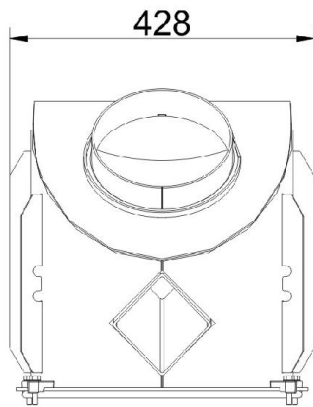

Haubenvarianten Kamine

State: 16.04.2015

BRUNNER[®]
made in germany

... steel smoke hood d=200mm (art.10089)

... steel smoke hood d=250mm (art.10090)

... power steel smoke hood d= 200 mm (art.10091)

... power steel smoke hood d= 250 mm (art.100912)

Dimension sheet | **Haubenvarianten Kamine**

... steel smoke hood vertical (art. I001469)

Dimension sheet | **Haubenvarianten Kamine**

... steel smoke hood horizontal (art. I001464)

... MAS 440

Dimension sheet | **Haubenvarianten Kamine**

... cast iron dome for fireplaces D= 200mm (art. 10087)

Dimension sheet | **Haubenvarianten Kamine**

... cast iron dome for fireplaces D= 225mm (art. 10082)

... cast iron dome connecting piece for fireplaces D= 225mm (art. 10074)

Dimension sheet | **Haubenvarianten Kamine**

... boiler module (art. 11719) with Zwischenring (art. 10077)