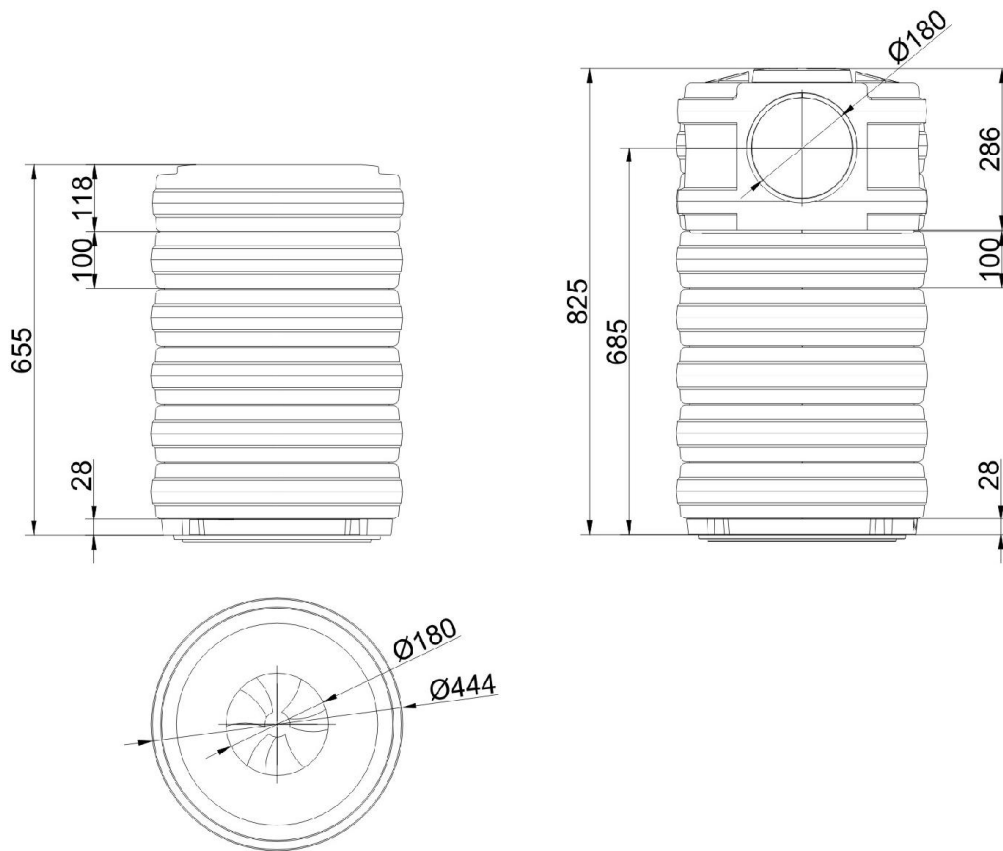

Haubenvarianten Kamine

State: 16.04.2015

BRUNNER[®]
made in germany

... steel smoke hood d=200mm (art.10089)

... steel smoke hood d=250mm (art.10090)

... power steel smoke hood d= 200 mm (art.10091)

... power steel smoke hood d= 250 mm (art.100912)

Dimension sheet | **Haubenvarianten Kamine**

... steel smoke hood vertical (art. I001469)

Dimension sheet | **Haubenvarianten Kamine**

... steel smoke hood horizontal (art. I001464)

... MAS 440

Dimension sheet | **Haubenvarianten Kamine**

... cast iron dome for fireplaces D= 200mm (art. 10087)

Dimension sheet | **Haubenvarianten Kamine**

... cast iron dome for fireplaces D= 225mm (art. 10082)

... cast iron dome connecting piece for fireplaces D= 225mm (art. 10074)

Dimension sheet | **Haubenvarianten Kamine**

... boiler module (art. 11719) with Zwischenring (art. 10077)