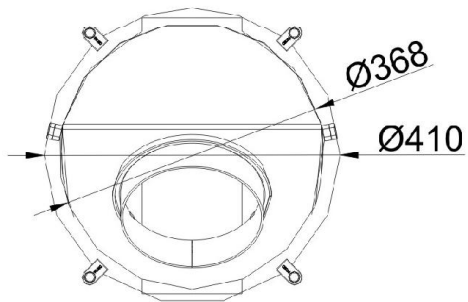

Haubenvarianten Kamine

State: 16.04.2015

BRUNNER[®]
made in germany

... steel smoke hood d=200mm (art.10089)

... steel smoke hood d=250mm (art.10090)

... power steel smoke hood d= 200 mm (art.10091)

... power steel smoke hood d= 250 mm (art.100912)

Dimension sheet | **Haubenvarianten Kamine**

... steel smoke hood vertical (art. I001469)

Dimension sheet | **Haubenvarianten Kamine**

... steel smoke hood horizontal (art. I001464)

... MAS 440

Dimension sheet | **Haubenvarianten Kamine**

... cast iron dome for fireplaces D= 200mm (art. 10087)

Dimension sheet | **Haubenvarianten Kamine**

... cast iron dome for fireplaces D= 225mm (art. 10082)

... cast iron dome connecting piece for fireplaces D= 225mm (art. 10074)

Dimension sheet | **Haubenvarianten Kamine**

... boiler module (art. 11719) with Zwischenring (art. 10077)