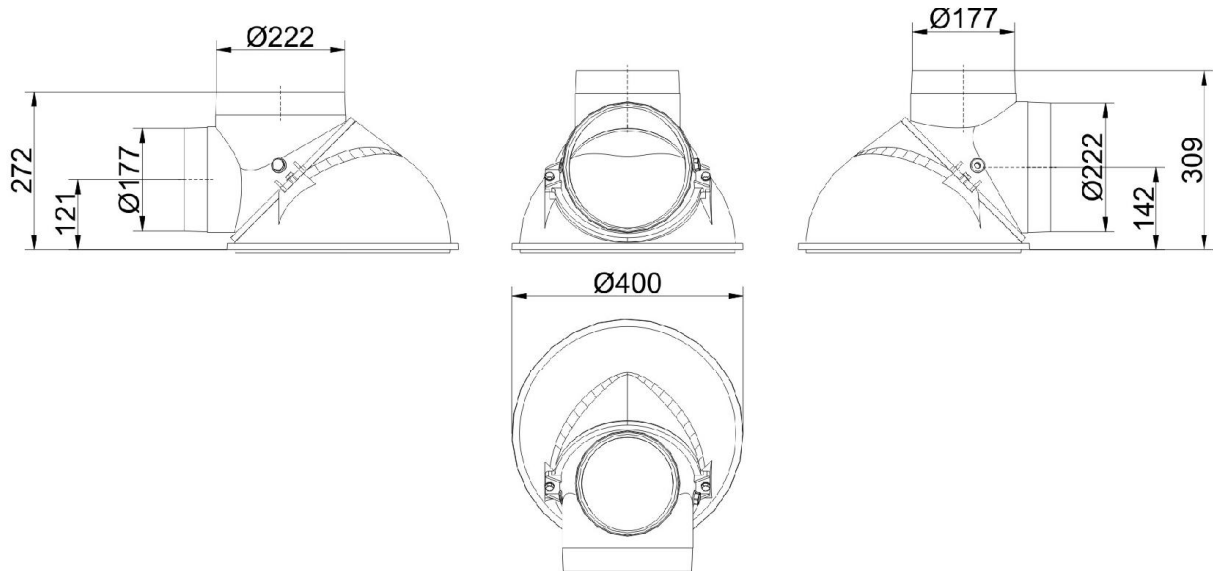

Haubenvarianten Kamine

State: 16.04.2015

BRUNNER[®]
made in germany

... steel smoke hood d=200mm (art.10089)

... steel smoke hood d=250mm (art.10090)

... power steel smoke hood d= 200 mm (art.10091)

... power steel smoke hood d= 250 mm (art.100912)

Dimension sheet | **Haubenvarianten Kamine**

... steel smoke hood vertical (art. I001469)

Dimension sheet | **Haubenvarianten Kamine**

... steel smoke hood horizontal (art. I001464)

... MAS 440

Dimension sheet | **Haubenvarianten Kamine**

... cast iron dome for fireplaces D= 200mm (art. 10087)

Dimension sheet | **Haubenvarianten Kamine**

... cast iron dome for fireplaces D= 225mm (art. 10082)

... cast iron dome connecting piece for fireplaces D= 225mm (art. 10074)

Dimension sheet | **Haubenvarianten Kamine**

... boiler module (art. 11719) with Zwischenring (art. 10077)