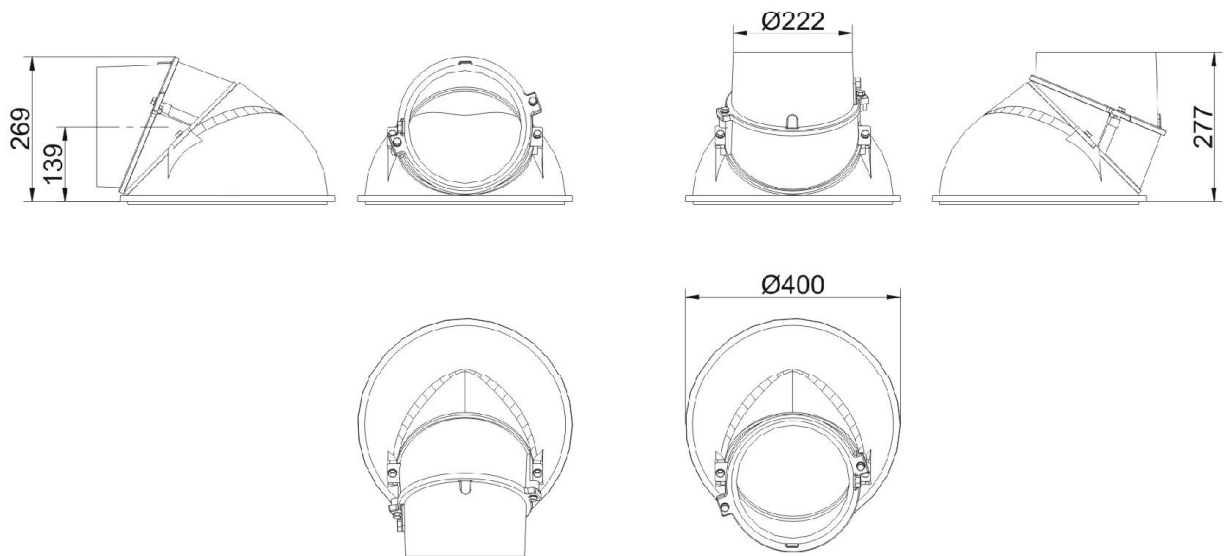

Dimension sheet | **Haubenvarianten Kamine**

... steel smoke hood vertical (art. I001469)

Dimension sheet | **Haubenvarianten Kamine**

... steel smoke hood horizontal (art. I001464)

... MAS 440

Dimension sheet | **Haubenvarianten Kamine**

... cast iron dome for fireplaces D= 200mm (art. 10087)

Dimension sheet | **Haubenvarianten Kamine**

... cast iron dome for fireplaces D= 225mm (art. 10082)

... cast iron dome connecting piece for fireplaces D= 225mm (art. 10074)