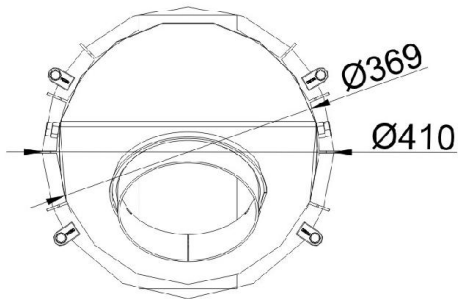

Haubenvarianten Kamine

State: 16.04.2015

BRUNNER[®]
made in germany

... steel smoke hood d=200mm (art.10089)

... steel smoke hood d=250mm (art.10090)

... power steel smoke hood d= 200 mm (art.10091)

... power steel smoke hood d= 250 mm (art.100912)

Dimension sheet | **Haubenvarianten Kamine**

... steel smoke hood vertical (art. I001469)

Dimension sheet | **Haubenvarianten Kamine**

... steel smoke hood horizontal (art. I001464)

... MAS 440

Dimension sheet | **Haubenvarianten Kamine**

... cast iron dome for fireplaces D= 200mm (art. 10087)

Dimension sheet | **Haubenvarianten Kamine**

... cast iron dome for fireplaces D= 225mm (art. 10082)

... cast iron dome connecting piece for fireplaces D= 225mm (art. 10074)

Dimension sheet | **Haubenvarianten Kamine**

... boiler module (art. 11719) with Zwischenring (art. 10077)