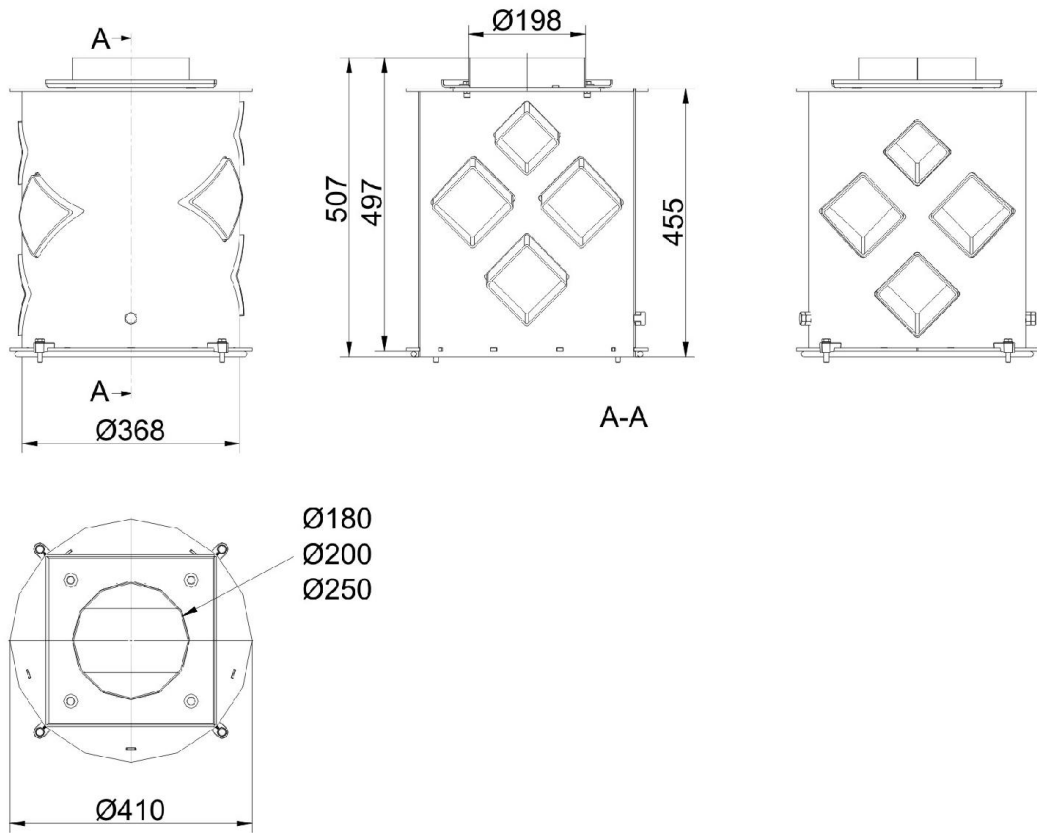

Haubenvarianten Kamine

State: 16.04.2015

BRUNNER[®]
made in germany

... steel smoke hood d=200mm (art.10089)

... steel smoke hood d=250mm (art.10090)

... power steel smoke hood d= 200 mm (art.10091)

... power steel smoke hood d= 250 mm (art.100912)

Dimension sheet | **Haubenvarianten Kamine**

... steel smoke hood vertical (art. I001469)

Dimension sheet | **Haubenvarianten Kamine**

... steel smoke hood horizontal (art. I001464)

... MAS 440

Dimension sheet | **Haubenvarianten Kamine**

... cast iron dome for fireplaces D= 200mm (art. 10087)

Dimension sheet | **Haubenvarianten Kamine**

... cast iron dome for fireplaces D= 225mm (art. 10082)

... cast iron dome connecting piece for fireplaces D= 225mm (art. 10074)

Dimension sheet | **Haubenvarianten Kamine**

... boiler module (art. 11719) with Zwischenring (art. 10077)