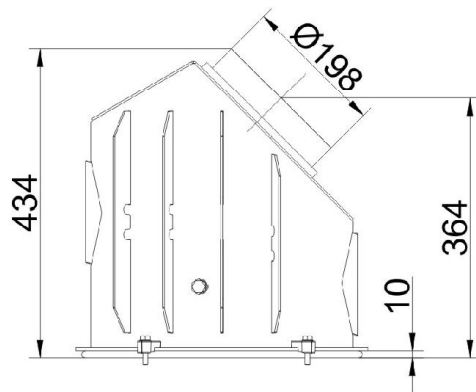

Haubenvarianten Kamine

State: 16.04.2015

BRUNNER[®]
made in germany

... steel smoke hood d=200mm (art.10089)

... steel smoke hood d=250mm (art.10090)

... power steel smoke hood d= 200 mm (art.10091)

... power steel smoke hood d= 250 mm (art.100912)

Dimension sheet | **Haubenvarianten Kamine**

... steel smoke hood vertical (art. I001469)

Dimension sheet | **Haubenvarianten Kamine**

... steel smoke hood horizontal (art. I001464)

... MAS 440

Dimension sheet | **Haubenvarianten Kamine**

... cast iron dome for fireplaces D= 200mm (art. 10087)

Dimension sheet | **Haubenvarianten Kamine**

... cast iron dome for fireplaces D= 225mm (art. 10082)

... cast iron dome connecting piece for fireplaces D= 225mm (art. 10074)

Dimension sheet | **Haubenvarianten Kamine**

... boiler module (art. 11719) with Zwischenring (art. 10077)