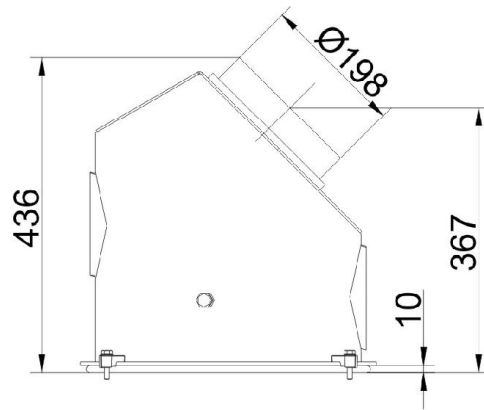

Haubenvarianten Kamine

State: 16.04.2015

BRUNNER[®]
made in germany

... steel smoke hood d=200mm (art.10089)

... steel smoke hood d=250mm (art.10090)

... power steel smoke hood d= 200 mm (art.10091)

... power steel smoke hood d= 250 mm (art.100912)

Dimension sheet | **Haubenvarianten Kamine**

... steel smoke hood vertical (art. I001469)

Dimension sheet | **Haubenvarianten Kamine**

... steel smoke hood horizontal (art. I001464)

... MAS 440

Dimension sheet | **Haubenvarianten Kamine**

... cast iron dome for fireplaces D= 200mm (art. 10087)

Dimension sheet | **Haubenvarianten Kamine**

... cast iron dome for fireplaces D= 225mm (art. 10082)

... cast iron dome connecting piece for fireplaces D= 225mm (art. 10074)

Dimension sheet | **Haubenvarianten Kamine**

... boiler module (art. 11719) with Zwischenring (art. 10077)