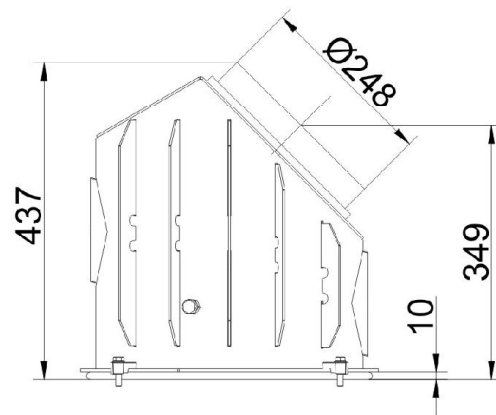

Haubenvarianten Kamine

State: 16.04.2015

BRUNNER[®]
made in germany

... steel smoke hood d=200mm (art.10089)

... steel smoke hood d=250mm (art.10090)

... power steel smoke hood d= 200 mm (art.10091)

... power steel smoke hood d= 250 mm (art.100912)

Dimension sheet | **Haubenvarianten Kamine**

... steel smoke hood vertical (art. I001469)

Dimension sheet | **Haubenvarianten Kamine**

... steel smoke hood horizontal (art. I001464)

... MAS 440

Dimension sheet | **Haubenvarianten Kamine**

... cast iron dome for fireplaces D= 200mm (art. 10087)

Dimension sheet | **Haubenvarianten Kamine**

... cast iron dome for fireplaces D= 225mm (art. 10082)

... cast iron dome connecting piece for fireplaces D= 225mm (art. 10074)