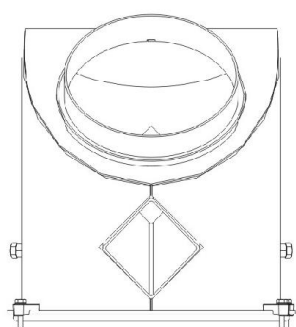

Haubenvarianten Kamine

State: 16.04.2015

BRUNNER[®]
made in germany

... steel smoke hood d=200mm (art.10089)

... steel smoke hood d=250mm (art.10090)

... power steel smoke hood d= 200 mm (art.10091)

... power steel smoke hood d= 250 mm (art.100912)

Dimension sheet | **Haubenvarianten Kamine**

... steel smoke hood vertical (art. I001469)

Dimension sheet | **Haubenvarianten Kamine**

... steel smoke hood horizontal (art. I001464)

... MAS 440

Dimension sheet | **Haubenvarianten Kamine**

... cast iron dome for fireplaces D= 200mm (art. 10087)

Dimension sheet | **Haubenvarianten Kamine**

... cast iron dome for fireplaces D= 225mm (art. 10082)

... cast iron dome connecting piece for fireplaces D= 225mm (art. 10074)