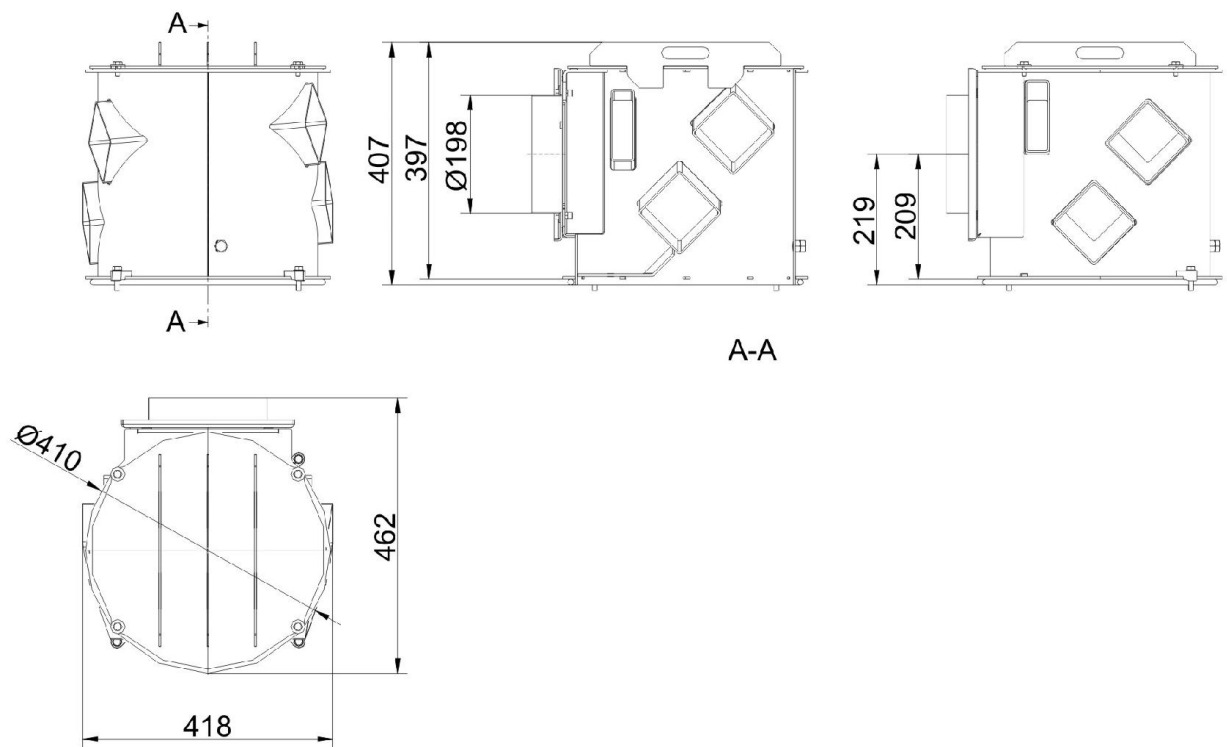

Haubenvarianten Kamine

State: 16.04.2015

BRUNNER[®]
made in germany

... steel smoke hood d=200mm (art.10089)

... steel smoke hood d=250mm (art.10090)

... power steel smoke hood d= 200 mm (art.10091)

... power steel smoke hood d= 250 mm (art.100912)

Dimension sheet | **Haubenvarianten Kamine**

... steel smoke hood vertical (art. I001469)

Dimension sheet | **Haubenvarianten Kamine**

... steel smoke hood horizontal (art. I001464)

... MAS 440

Dimension sheet | **Haubenvarianten Kamine**

... cast iron dome for fireplaces D= 200mm (art. 10087)

Dimension sheet | **Haubenvarianten Kamine**

... cast iron dome for fireplaces D= 225mm (art. 10082)

... cast iron dome connecting piece for fireplaces D= 225mm (art. 10074)

Dimension sheet | **Haubenvarianten Kamine**

... boiler module (art. 11719) with Zwischenring (art. 10077)