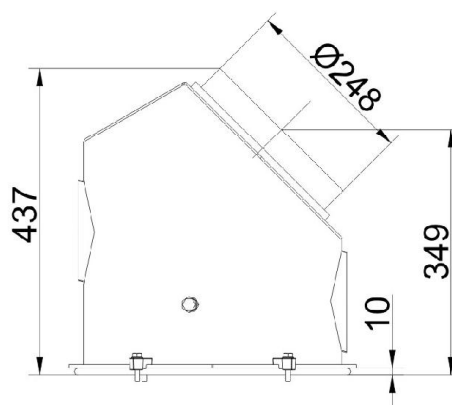

Haubenvarianten Kamine

State: 16.04.2015

BRUNNER[®]
made in germany

... steel smoke hood d=200mm (art.10089)

... steel smoke hood d=250mm (art.10090)

... power steel smoke hood d= 200 mm (art.10091)

... power steel smoke hood d= 250 mm (art.100912)

Dimension sheet | **Haubenvarianten Kamine**

... steel smoke hood vertical (art. I001469)

Dimension sheet | **Haubenvarianten Kamine**

... steel smoke hood horizontal (art. I001464)

... MAS 440

Dimension sheet | **Haubenvarianten Kamine**

... cast iron dome for fireplaces D= 200mm (art. 10087)

Dimension sheet | **Haubenvarianten Kamine**

... cast iron dome for fireplaces D= 225mm (art. 10082)

... cast iron dome connecting piece for fireplaces D= 225mm (art. 10074)

Dimension sheet | **Haubenvarianten Kamine**

... boiler module (art. 11719) with Zwischenring (art. 10077)