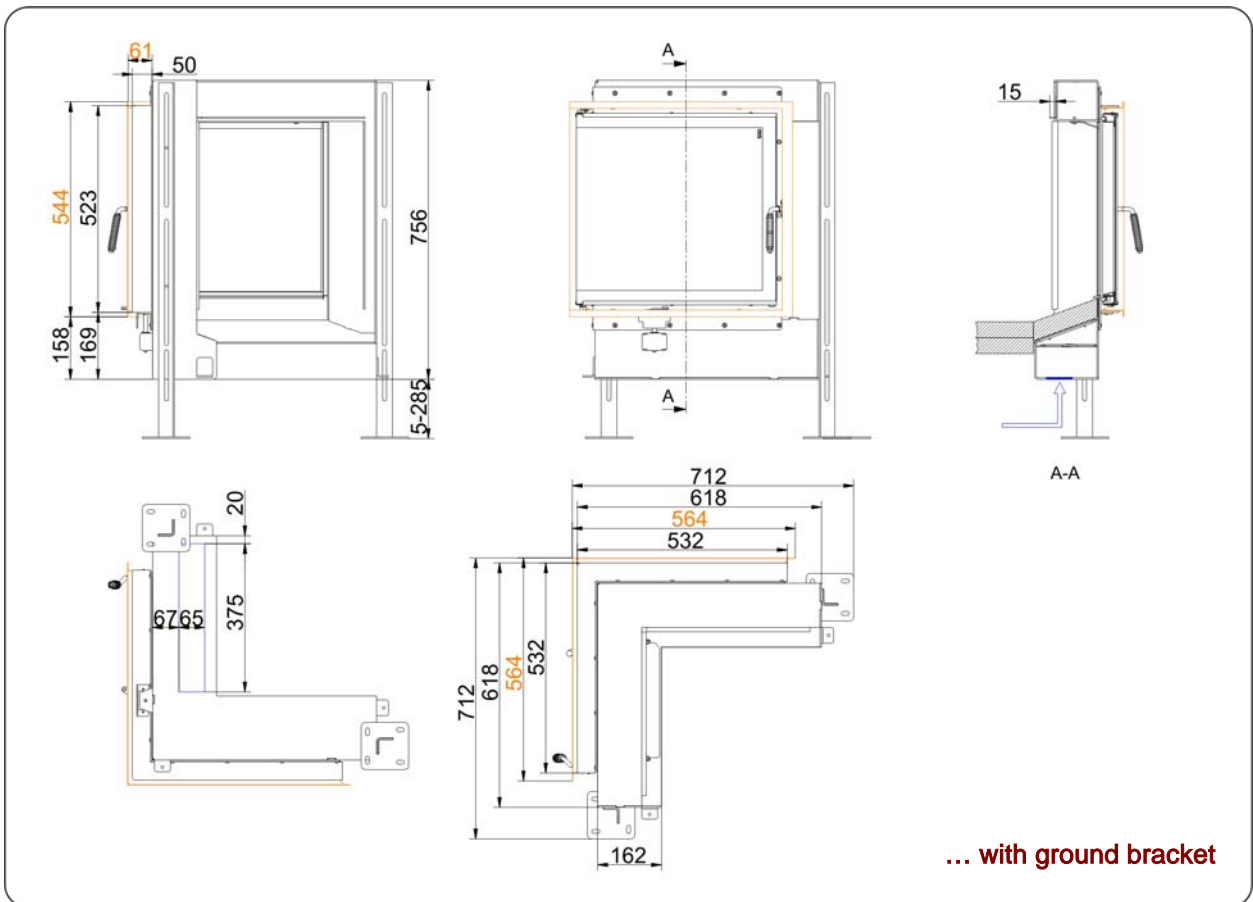

BRUNNER ACCUMULATION STOVE DOORS

GOT 51/52/52

State: 30.08.2012

BRUNNER[®]
made in germany

Dimension sheet | **GOT 51/52/52**

Planning and installation

GOT 51/52/52

appropriate to fill quantity up to	kg	20
loss of pressure	Pa	1
max. free cross-section of the combustion air opening	cm ²	242
Combustion air connection	mm	375 x 65
		80