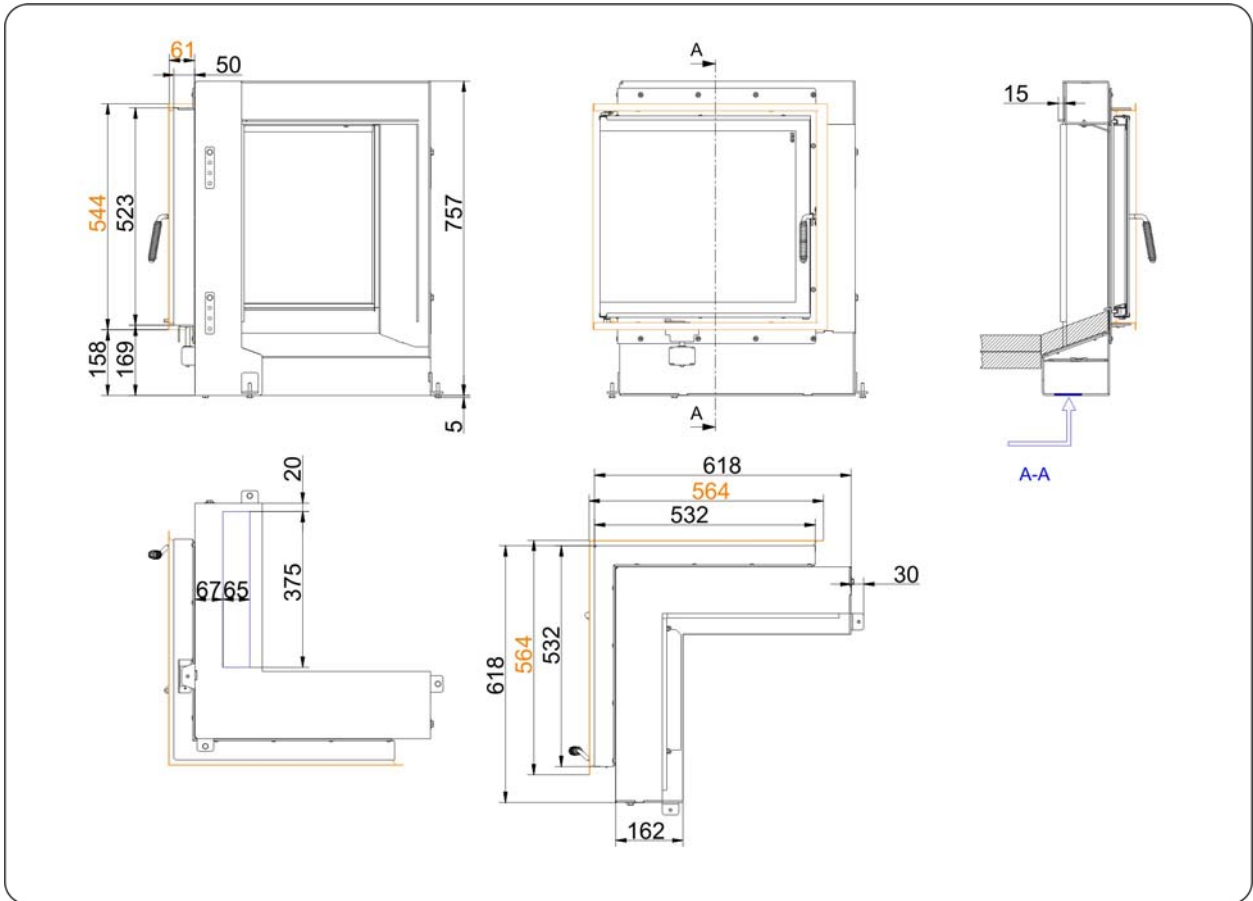

BRUNNER ACCUMULATION STOVE DOORS

GOT 51/52/52

State: 30.08.2012

BRUNNER[®]
made in germany

Dimension sheet | **GOT 51/52/52**

Planning and installation

GOT 51/52/52

appropriate to fill quantity up to	kg	20
loss of pressure	Pa	1
max. free cross-section of the combustion air opening	cm ²	242
Combustion air connection	mm	375 x 65
		80